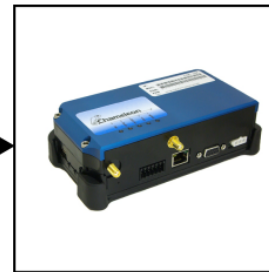

HOW IT WORKS

- The Intrinsically Safe pendant works in conjunction with a Gateway.
- The Windshield Gateway communicates with a Chameleon Modem or other wireless data communication equipment.
- The rugged Chameleon Modem installs into a worker's vehicle.
- Information such as GPS location and driver ID can be received and requested through a monitoring software program on your computer.

Intrinsically Safe
Man Down Pendant

Windshield Gateway

Chameleon Modem
or other data device

Monitor and receive
alerts from your
computer