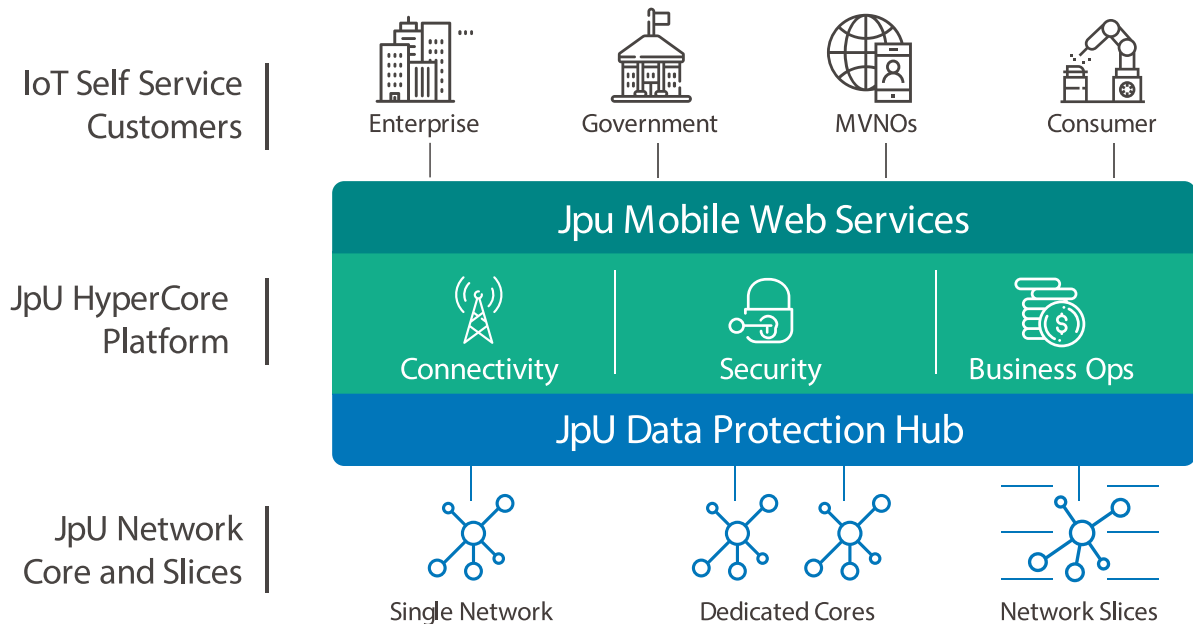

### NETWORK CONNECTIVITY

Simple self-service connectivity with built-in adaptive device profiling for any number of devices.

### SECURITY ENFORCEMENT

Offload security to network and protect devices from external threats and vulnerabilities.

### GLOBAL SERVICE

Manage and support devices via a single point of access across different geographical locations.

## Self Service Platform for IoT Networks

Utilize the JpU HyperCore platform to secure and manage any type of IoT network including 3G, 4G, NB-IoT and 5G networks of any size and complexity.